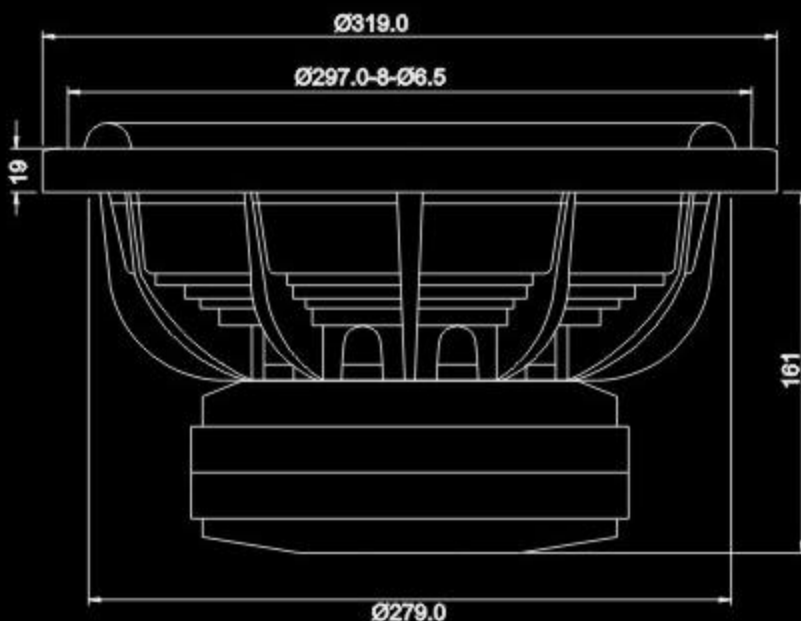

AC 12" Dual 2 Ohm Subwoofer

AC 12"	
Sensitivity:	91 dB
Powerhandling:	600 Wrms
X-Max:	30mm
Vas:	77.1 L
Fs:	25.8 Hz
Qts:	0.31
Nominal impedance:	2 x 2 ohm

Better Bass

WWW.B2-AUDIO.COM